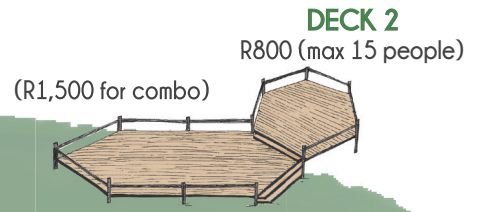

You may book your function for a maximum of 4 hours from Wednesday-Sunday between 08h00 and 16h00.

**TEEPEES**

**DECK 1**  
 R1,200 (max 35 people)

**DECK 2**  
 R800 (max 15 people)

(R1,500 for combo)

**DECK 3**  
 R900 (max 25 people)