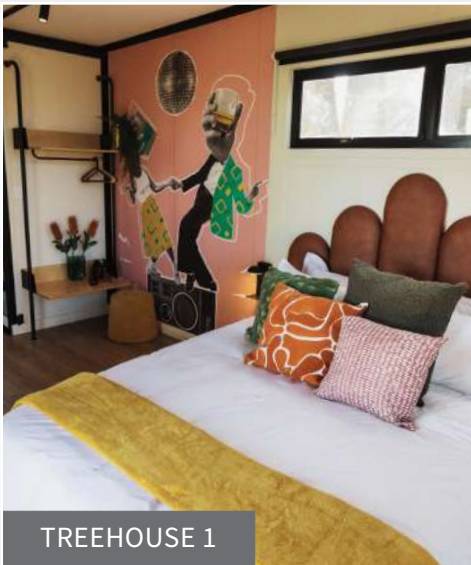

THE TREEHOUSES (1-6)

Perched amongst the trees on a hill, adjacent to The Greenhouse Café, you'll find six sleek new cabins. Welcome to The Treehouses! On the outside they may look similar, each with its own deck and luxurious chill-net, but as you venture indoors your senses will delight in the unique contrast of modern amenities juxtaposed with bold colours and luxurious textures.

1 Bedroom | 1 Bathroom | Sleeps 2

Six units in total

Queen-sized bed

Location: Adjacent to The Greenhouse Café

AIRCONDITIONING

WELL-EQUIPPED KITCHENETTE

OUTDOOR BOMA

BRAAI AREA