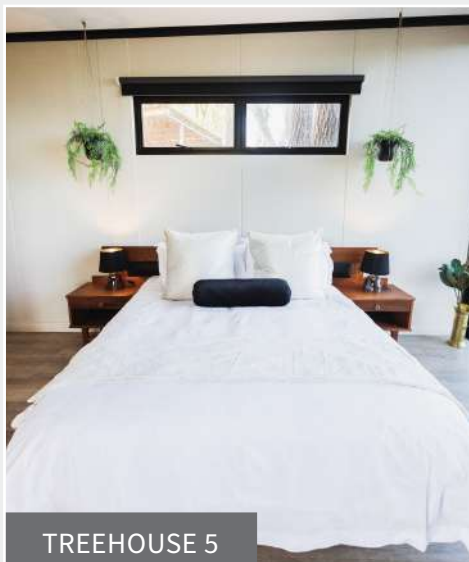

TREEHOUSE 2

TREEHOUSE 6

TREEHOUSE 5