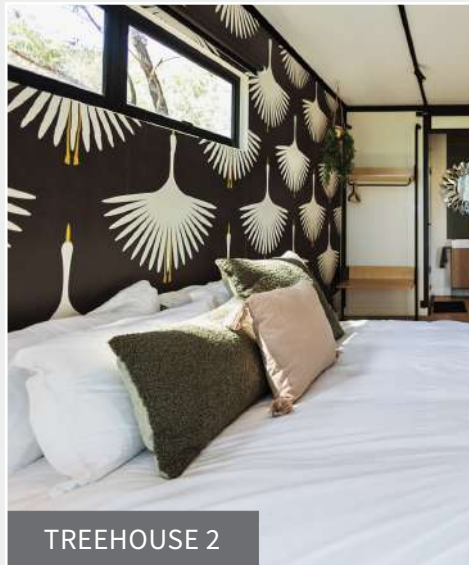

THE TREEHOUSES (1-6)

Perched amongst the trees on a hill, adjacent to The Greenhouse Café, you'll find six sleek new cabins. Welcome to The Treehouses! On the outside they may look similar, each with its own deck and luxurious chill-net, but as you venture indoors your senses will delight in the unique contrast of modern amenities juxtaposed with bold colours and luxurious textures.

1 Bedroom | 1 Bathroom | Sleeps 2

Six units in total

Queen-sized bed

Location: Adjacent to The Greenhouse Café

AIRCONDITIONING

WELL-EQUIPPED KITCHENETTE

OUTDOOR BOMA

BRAAI AREA

Important notice: Due to space limitations and safety, this unit is not suitable for babies, toddlers or older guests.