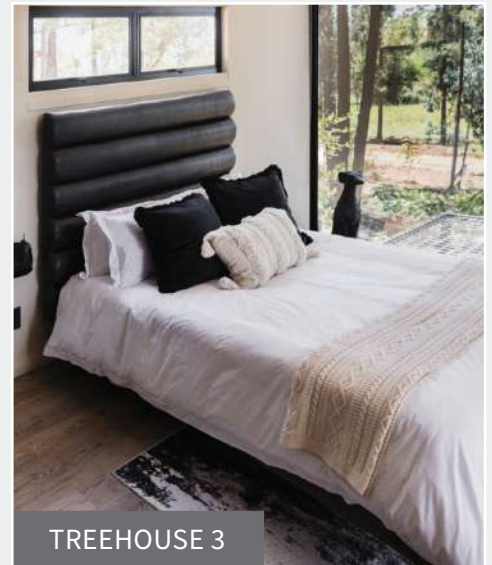

THE TREEHOUSES (1-6)

Perched amongst the trees on a hill, adjacent to The Greenhouse Café, you'll find six sleek new cabins. Welcome to The Treehouses! On the outside they may look similar, each with its own deck and luxurious chill-net, but as you venture indoors your senses will delight in the unique contrast of modern amenities juxtaposed with bold colours and luxurious textures.

1 Bedroom | 1 Bathroom | Sleeps 2

Six units in total

Queen-sized bed

Location: Adjacent to The Greenhouse Café

AIRCONDITIONING

WELL-EQUIPPED KITCHENETTE

OUTDOOR BOMA

BRAAI AREA

Important notice: Due to space limitations and safety, this unit is not suitable for babies, toddlers or older guests.